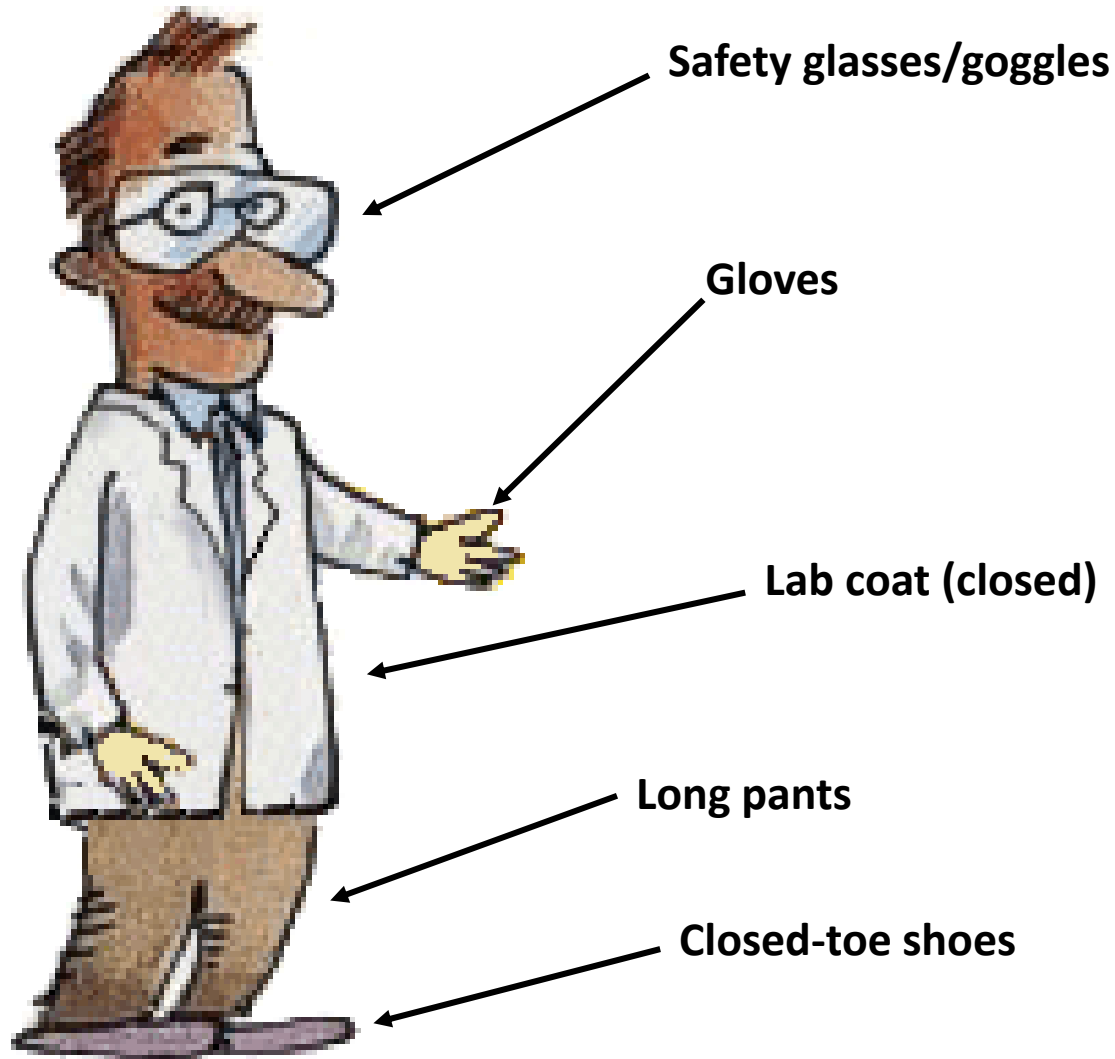

Personal Protective Equipment (PPE)

Additional things to keep in mind:

- Long hair must be tied back
- Gloves worn so no skin on arms/hands are exposed
- Long pants and shoes worn so no skin on legs/ankles are exposed

* Gloves are not to be worn **ONLY** at the computers/ printer in 1622. Keep lab coats on!

* **NO CELL PHONES**, unless at Aaron's desk, the MinION desk, or computer desk, but **WITH GLOVES OFF**.

* **NEVER TAKE GOGGLES OFF!**